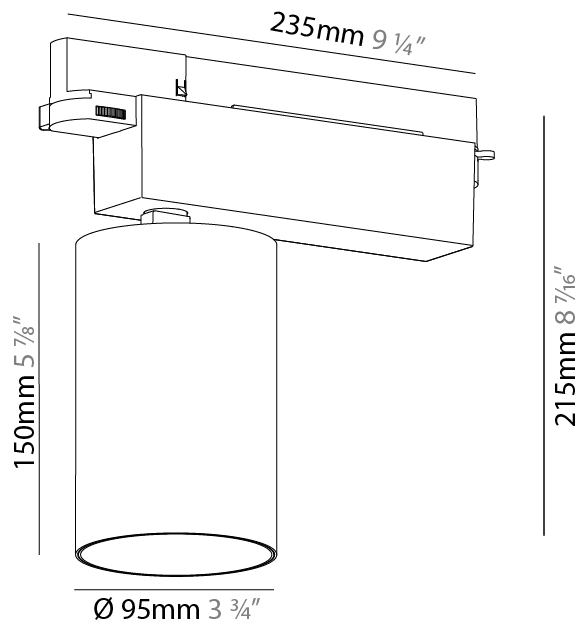

GENERAL

Series: Centriq
 Subseries: Centriq 95
 Brand: Prolicht
 Division: Architectural
 Mounting Type: Track
 Mounting Location: Ceiling
 Subcategory: Spots

PHYSICAL

Shape: Cylinder
 Diameter (mm): 95
 Diameter (in): 3 3/4
 Length (mm): 235
 Length (in): 9 1/4
 Height (mm): 150
 Height (in): 5 7/8
 Light Distribution: Adjustable / Direct
 Weight (kg): 1.495
 Weight (lbs): 3.3
 Fixture Finish: SSR / BKV / CWI / CRY / HAB / UFT / ITA / RUA / FTG / MYG / LOD / PUS / FRO / FUP / KIA / POP / BLS / SPG / MEY / GOH / GUM / CHC / COM / ABZ / JAG / OBR / MOS / ROR
 Fixture Material: Aluminum

OPTICAL

Reflector: 18 / 26 / 40
 Adjustability: Rotational 340°; Tilt 90°
 Upon Request: Special Beam Angles

RATINGS AND CERTIFICATIONS

Certified By: Certified for North American Standards
 IP rating: IP20

GENERAL

Series: Centriq
 Subseries: Centriq 95
 Brand: Prolicht
 Division: Architectural
 Mounting Type: Track
 Mounting Location: Ceiling
 Subcategory: Spots

PHYSICAL

Shape: Cylinder
 Diameter (mm): 95
 Diameter (in): 3 3/4
 Length (mm): 235
 Length (in): 9 1/4
 Height (mm): 150
 Height (in): 5 7/8
 Light Distribution: Adjustable / Direct
 Weight (kg): 1.4
 Weight (lbs): 3.08
 Fixture Finish: SSR / BKV / CWI / CRY / HAB / UFT / ITA / RUA / FTG / MYG / LOD / PUS / FRO / FUP / KIA / POP / BLS / SPG / MEY / GOH / GUM / CHC / COM / ABZ / JAG / OBR / MOS / ROR
 Fixture Material: Aluminum